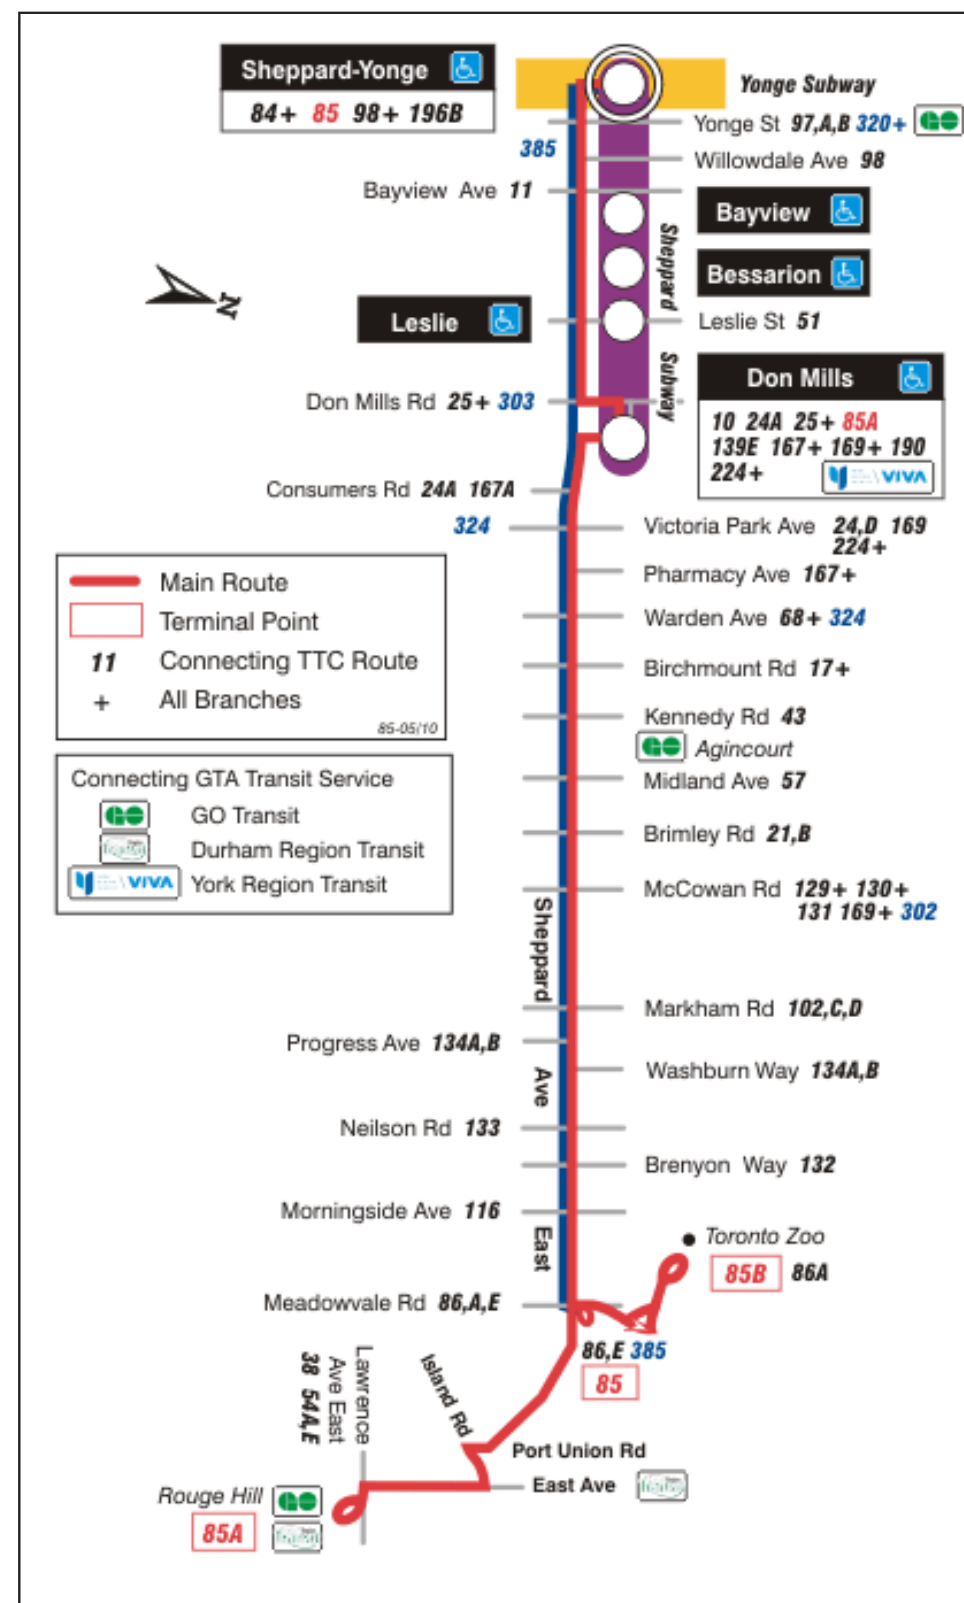

### Commuter Information

**TTC Bus Information**  
(please call 416-393-INFO for up to date transit information)

**85 Sheppard Ave East bus**  
(times are based on the Leslie St stop)

#### Westbound (to Sheppard – Yonge station)

**Monday – Friday**  
09:50 am – 03:35 pm service every 23 minutes  
03:35 pm – 07:26 pm service every 11 minutes  
07:26 pm – 10:06 pm service every 20 minutes

#### Eastbound (to Meadowvale)

**Monday – Friday**  
09:50 am, 10:01 am, 10:16 am  
10:16 am – 02:52 pm service every 23 minutes  
03:11 pm – 07:02 pm service every 11 minutes  
07:14 pm – 09:55 pm service every 20 minutes

## Shuttle bus route to Leslie station

**IKEA pick-up/drop-off** south of store entrance  
**Station pick-up** upper level exit, in front of the bus bay on Old Leslie St.  
**Station drop-off** Sheppard Ave. street entrance