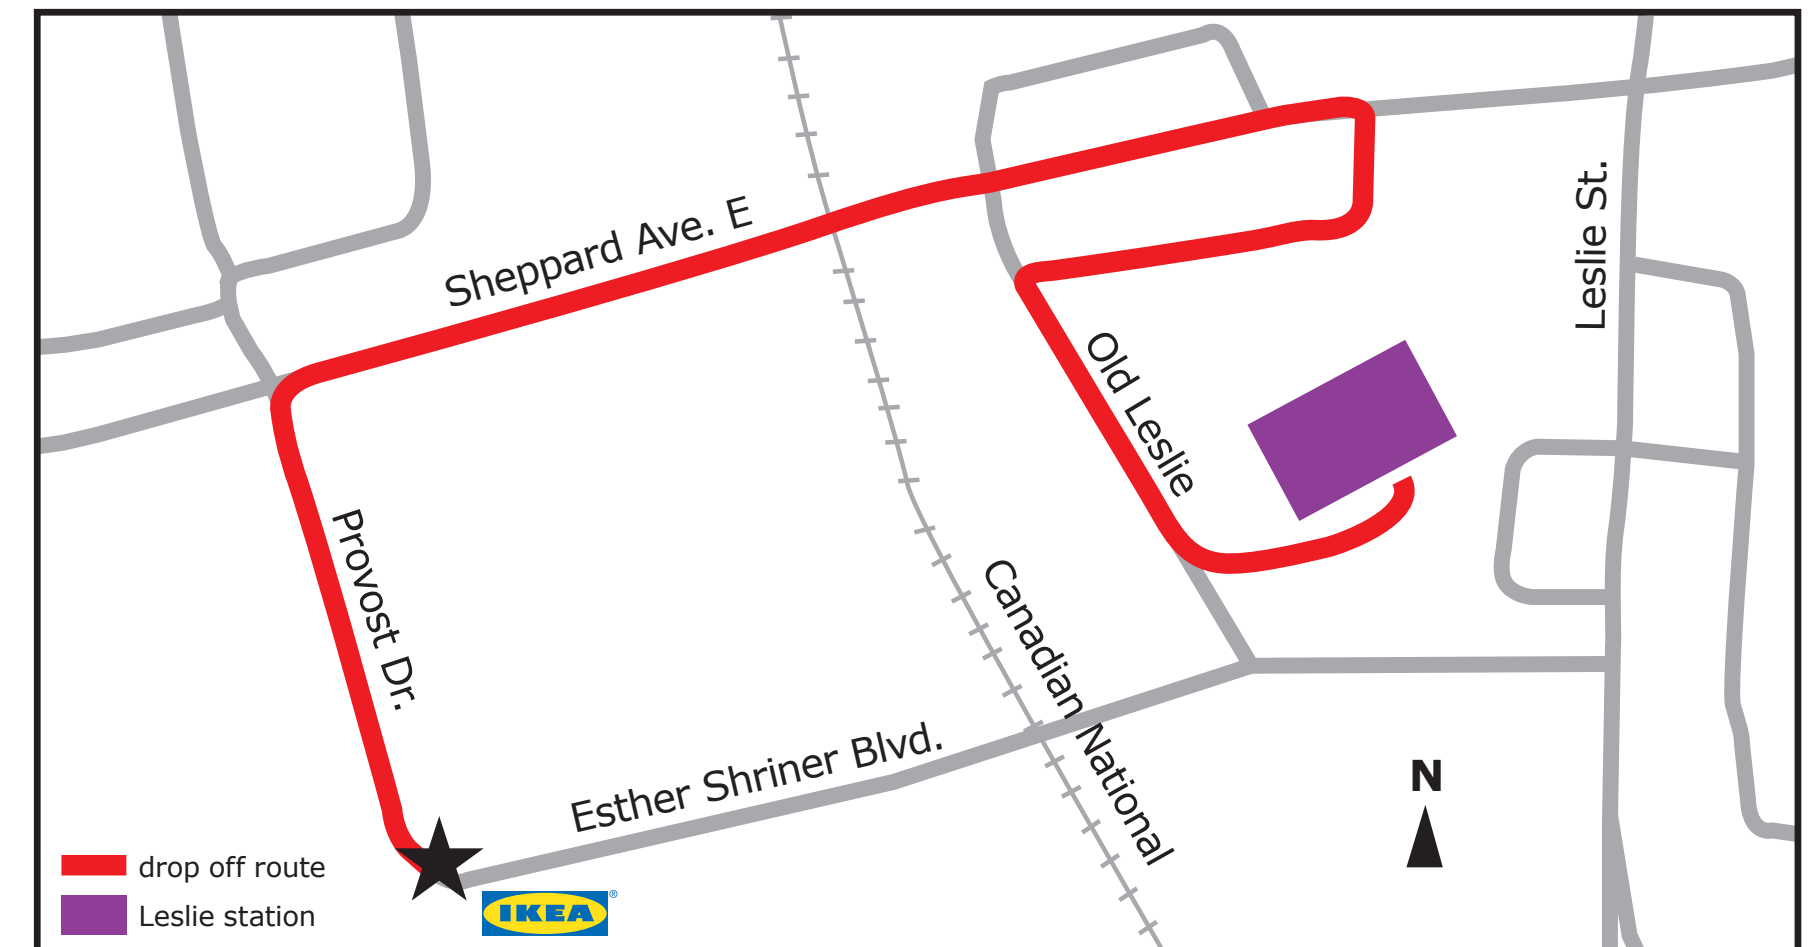

**Sheppard Subway Leslie Station**  
**Monday – Friday**  
05:32 am – 02:20 am service runs every 5–6 minutes

**Saturday**  
05:49 am – 02:20 am service runs every 5–6 minutes

**Sunday**  
8:50 am – 2:20 am service runs every 5–6 minutes

## Shuttle bus route to Leslie station

**IKEA pick-up/drop-off** south of store entrance  
**Station pick-up** upper level exit, in front of the bus bay on Old Leslie St.  
**Station drop-off** Sheppard Ave. street entrance