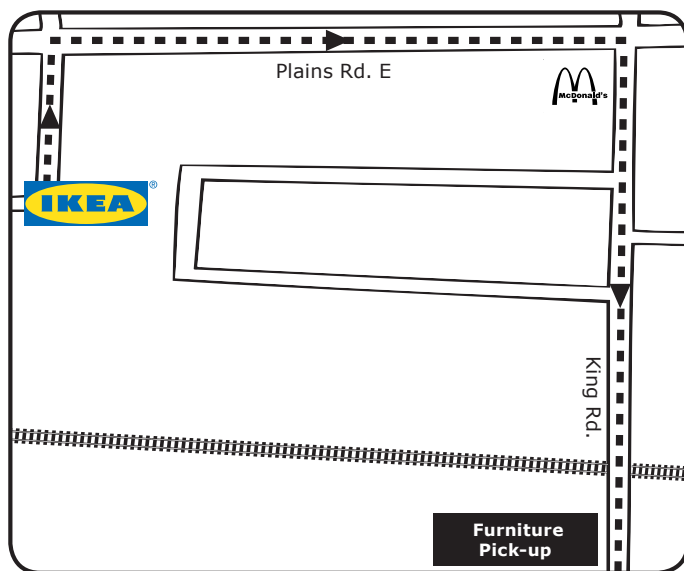

# IKEA Burlington Furniture Pick-up

## Address:

1135 King Road  
Burlington, ON L7R 3X5

## How you get there: (approx. 5 mins.)

From IKEA Burlington:

- Exit IKEA and turn right onto Plains Rd. E
- Take first right onto King Rd.
- Arrive at 1135 King Rd., park on the right-hand side of the building
- The Furniture Pick-up entrance is at the south side (right-hand side of the building)